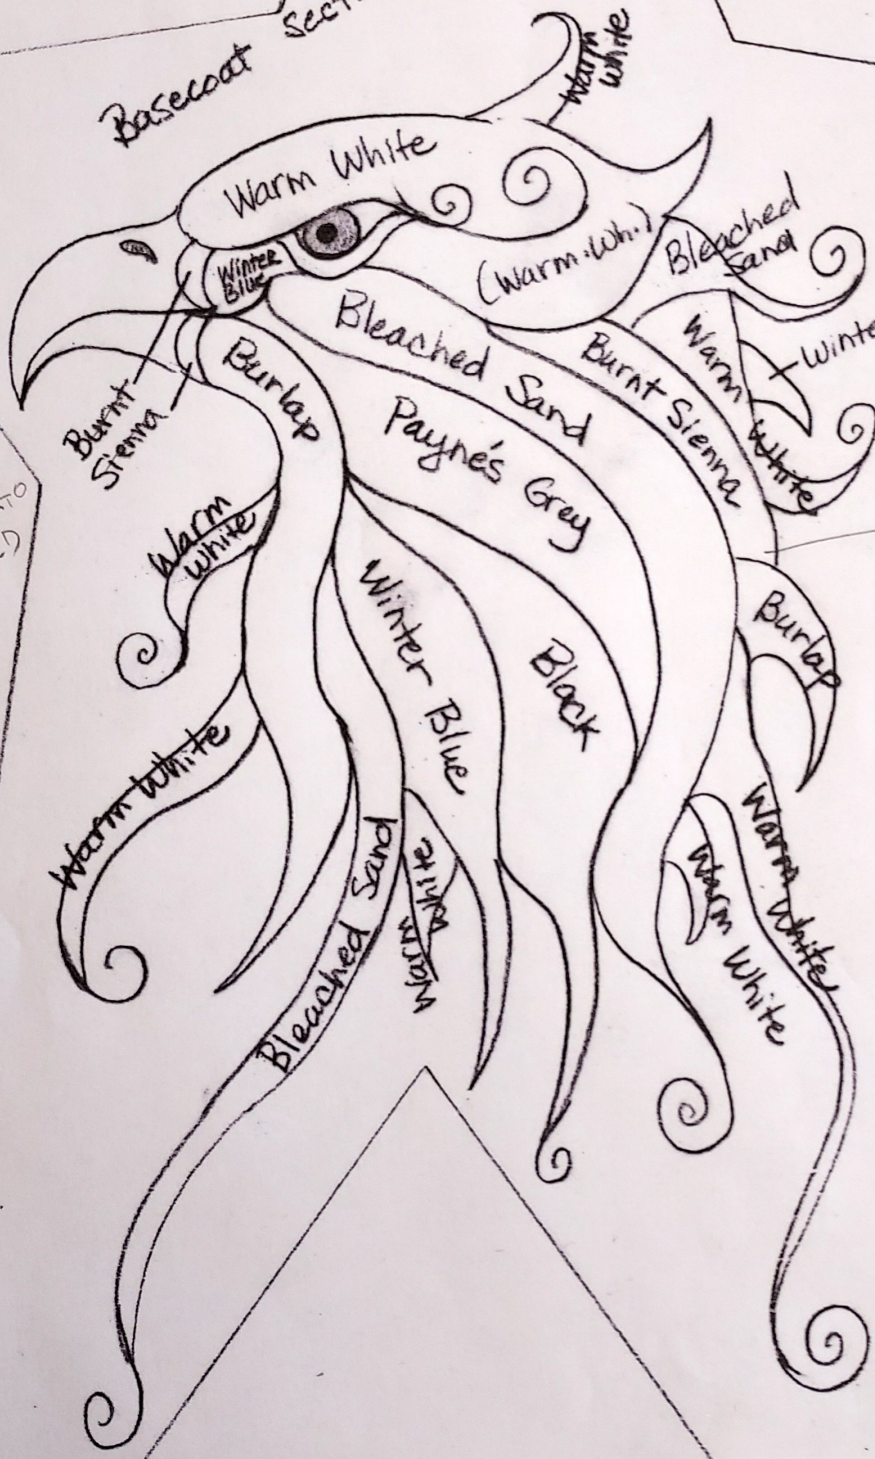

Basecoat sections

Warm White

Warm white

Winter Blue

(Warm White)

Bleached Sand

Winter Blue

Burnt Sienna

Burlap

Bleached Sand

Burnt Sienna

Warm White

TOMATO RED

TOMATO RED

Payne's Grey

Warm White

Winter Blue

Black

Burlap

Warm White

Warm White

Bleached Sand

Warm White

Warm White

Sharon b. 2015

Shawki  
2015